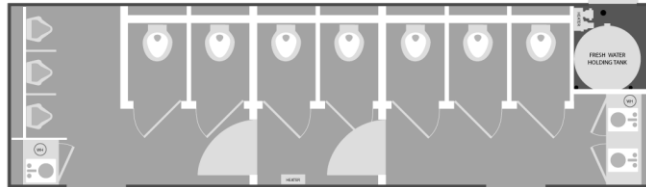

# 10 Station Flex Restroom Trailer

The Flex 10-Station portable restroom trailer offers you and your guests **unequaled flexibility** as well as many unique features. It can be configured for male/female use in a 5+5 or 3+7 floor plan, or as a 10 station depending upon gender requirements.

## Specifications

No. of stations	10
Length/w tongue	29'   32'6"
Width/w Steps	8'5"   12'2"
Floor width	8'
Ride height/w AC	11'5.5"
Fresh tank	300 gal.
Waste tank	1,025 gal.
Weight	11,980 lbs.
Axle torsion	(2) 7,000 lb.