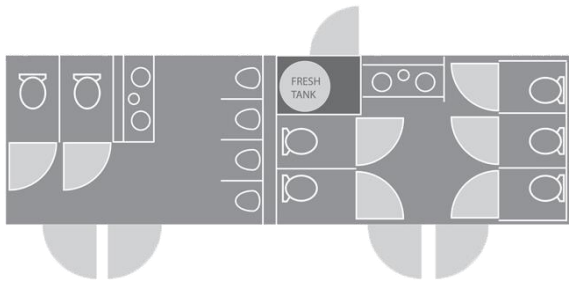

# 11 Station Luxury Restroom Trailer

Our beautiful 28-foot, eleven-station luxury restroom trailer for high traffic events has five private stalls and two sinks for the women; four urinals, two stalls and two sinks for the men. Both the men's and women's areas are equipped with an entrance and exit door to create a safe, even flow of traffic. The common areas are very large and spacious, giving users a comfortable environment to share.

## Specifications

No. of Stations	11
Length/w tongue	28'   33'
Width/w steps	8'6"   12'6"
Height/w AC	11'6"
Fresh Tank	200 gal.
Waste Tank	1150 gal.
Weight	11,450 lbs.
Axle torsion	(2) 7,000 lb.

888-ILUVSSS (888-458-8777)  
[www.SierraSiteServices.com](http://www.SierraSiteServices.com)