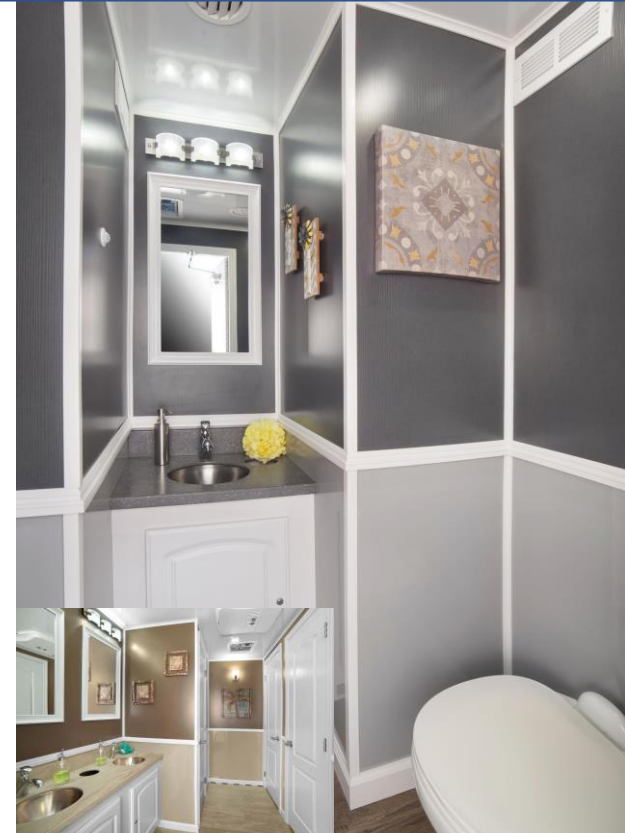

4 Station Luxury Restroom Trailer

The newest 14' trailer is our 4 door, 4-Station luxury restroom trailer, with more space than you would expect in a trailer this size. Beyond the roomy layout is the ease of towing and set-up. The steps, leveling jacks and door handles can be deployed in just a matter of minutes, while the water and electrical connections are positioned for quick access.

Specifications

No. of Stations	4
Length/w tongue	14' 19'
Width/w steps	8'5" 9'6"
Height/w AC	11'3"
Fresh Tank	200 gal.
Waste Tank	440 gal.
Weight	5,280 lbs.
Axle torsion	7,000 lb.

888-ILUVSSS (888-458-8777)
www.SierraSiteServices.com