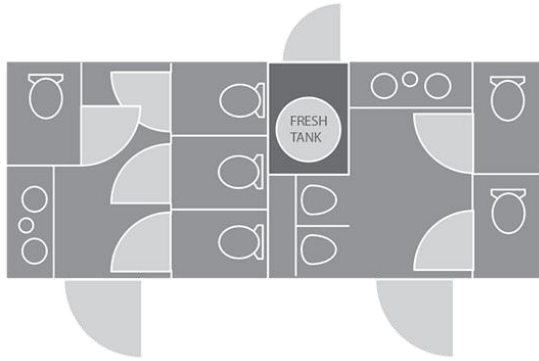

# 8 Station Luxury Restroom Trailer

This 20 foot, 8-Station luxury portable restroom trailer is a pleasure to use and simple to place and set-up. Inside, the ladies' area has four spacious stalls and a twin-basin vanity. For the men, there are two private stalls, two urinals and a twin basin vanity. The climate in each area can be controlled by individual air conditioning units to insure total comfort.

## Specifications

No. of stations	8
Length/w tongue	20'   25'
Width/w steps	8'6"   12'6"
Height/w AC	11'8"
Fresh tank	200 gal.
Waste tank	750 gal.
Weight	8,490 lbs.
Axle torsion	(2) 7,000 lb.

888-ILUVSSS (888-458-8777)  
[www.SierraSiteServices.com](http://www.SierraSiteServices.com)