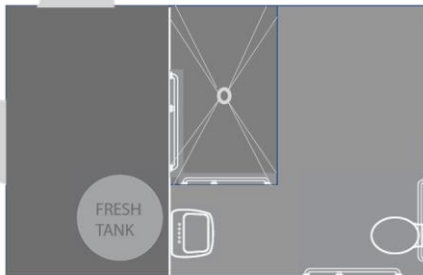

Single Station ADA Combo Trailer

The 12-foot, Single Station ADA shower/restroom combination trailer has everything you want. A complete, wheelchair accessible bathroom along with a shower to change and get ready for a big event or to unwind after a long, hard day.

Specifications

No. of Stations	1
Length/w tongue	12' 17'
Width	8'5"
Height	9'5"
Fresh Tank	200 gal.
Waste Tank	125 gal.
Dry Weight	6,950 lbs.
Axle Torsion	7,000 lbs.
Water Heater	Gas on-demand 2 40lb LP Tanks
Air Conditioner	13,500 BTU
Heater	Forced Air